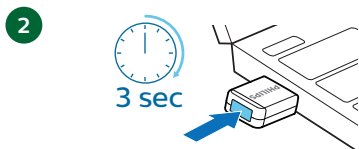

a Philips SpeechMike Premium Air

b Philips SpeechOne

a Philips SpeechMike Premium Air

b Philips SpeechOne